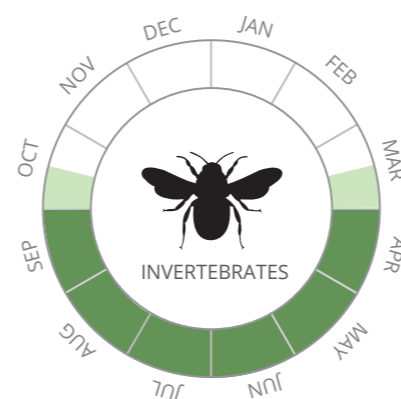

Ecology Survey Calendar

 Key survey periods  Other survey periods

This calendar provides guidance on survey periods for species commonly encountered on development projects. Since survey requirements can vary, professional advice is recommended. Survey work should be carried out by suitably experienced, qualified and, where necessary, licensed individuals. Visit www.bsg-ecology.com for further information.