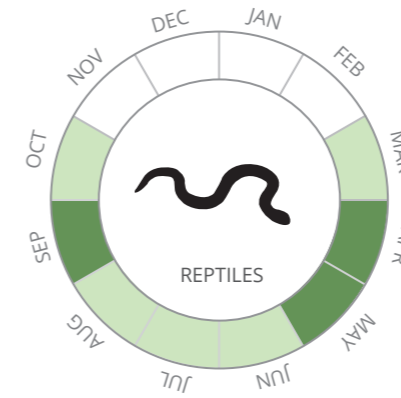

Ecology Survey Calendar

 Key survey periods  Other survey periods

This calendar provides guidance on survey periods for species commonly encountered on development projects. Since survey requirements can vary, professional advice is recommended. Survey work should be carried out by suitably experienced, qualified and, where necessary, licensed individuals. Visit www.bsg-ecology.com for further information.