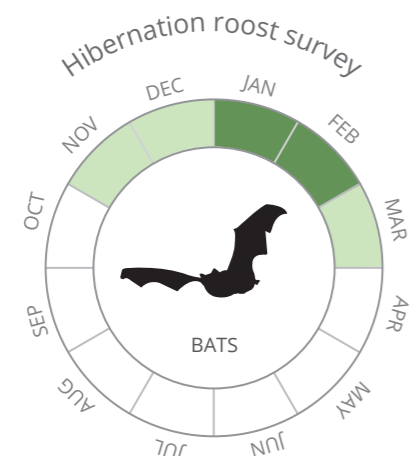

Ecology Survey Calendar

 Key survey periods  Other survey periods

This calendar provides guidance on survey periods for species commonly encountered on development projects. Since survey requirements can vary, professional advice is recommended. Survey work should be carried out by suitably experienced, qualified and, where necessary, licensed individuals. Visit www.bsg-ecology.com for further information.