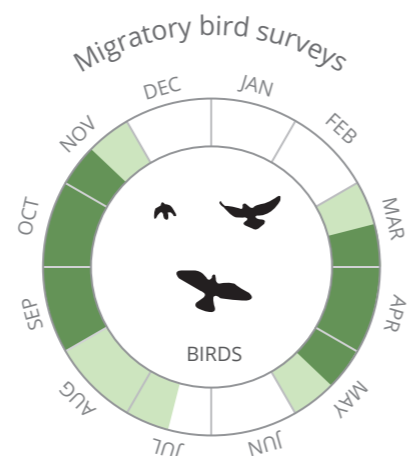

Ecology Survey Calendar

 Key survey periods  Other survey periods

This calendar provides guidance on survey periods for species commonly encountered on development projects. Since survey requirements can vary, professional advice is recommended. Survey work should be carried out by suitably experienced, qualified and, where necessary, licensed individuals. Visit www.bsg-ecology.com for further information.