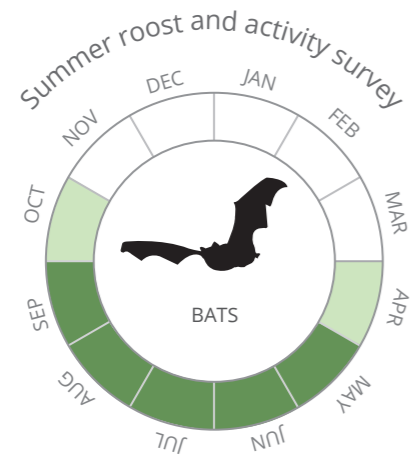

Ecology Survey Calendar

 Key survey periods  Other survey periods

This calendar provides guidance on survey periods for species commonly encountered on development projects. Since survey requirements can vary, professional advice is recommended. Survey work should be carried out by suitably experienced, qualified and, where necessary, licensed individuals. Visit www.bsg-ecology.com for further information.