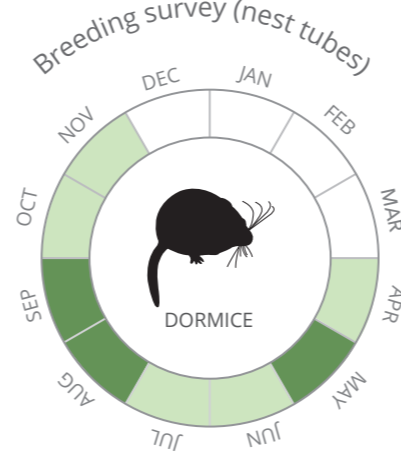

Ecology Survey Calendar

 Key survey periods  Other survey periods

This calendar provides guidance on survey periods for species commonly encountered on development projects. Since survey requirements can vary, professional advice is recommended. Survey work should be carried out by suitably experienced, qualified and, where necessary, licensed individuals. Visit www.bsg-ecology.com for further information.