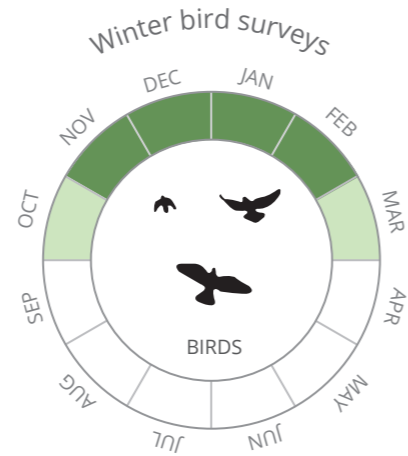

Ecology Survey Calendar

 Key survey periods  Other survey periods

This calendar provides guidance on survey periods for species commonly encountered on development projects. Since survey requirements can vary, professional advice is recommended. Survey work should be carried out by suitably experienced, qualified and, where necessary, licensed individuals. Visit www.bsg-ecology.com for further information.