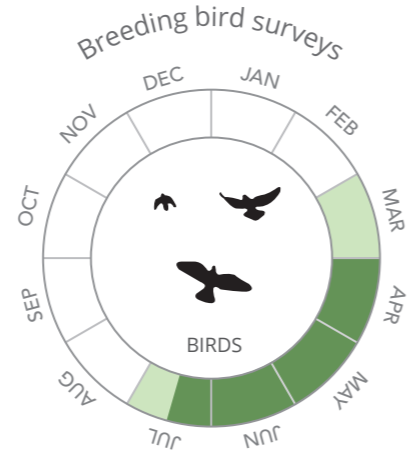

Ecology Survey Calendar

 Key survey periods  Other survey periods

This calendar provides guidance on survey periods for species commonly encountered on development projects. Since survey requirements can vary, professional advice is recommended. Survey work should be carried out by suitably experienced, qualified and, where necessary, licensed individuals. Visit www.bsg-ecology.com for further information.