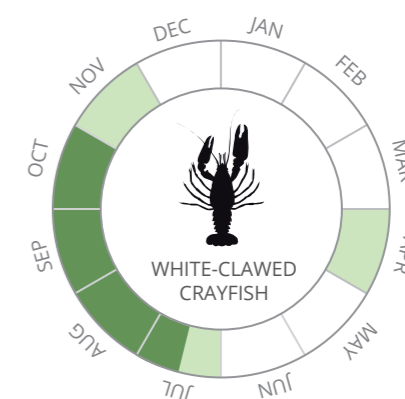

Ecology Survey Calendar

 Key survey periods  Other survey periods

This calendar provides guidance on survey periods for species commonly encountered on development projects. Since survey requirements can vary, professional advice is recommended. Survey work should be carried out by suitably experienced, qualified and, where necessary, licensed individuals. Visit www.bsg-ecology.com for further information.