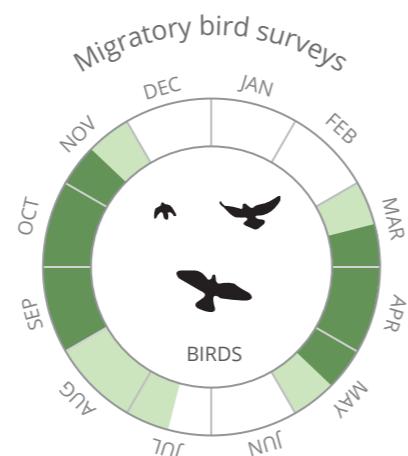

# Ecology Survey Calendar

 Key survey periods  Other survey periods

This calendar provides guidance on survey periods for species commonly encountered on development projects. Since survey requirements can vary, professional advice is recommended. Survey work should be carried out by suitably experienced, qualified and, where necessary, licensed individuals. Visit [www.bsg-ecology.com](http://www.bsg-ecology.com) for further information.