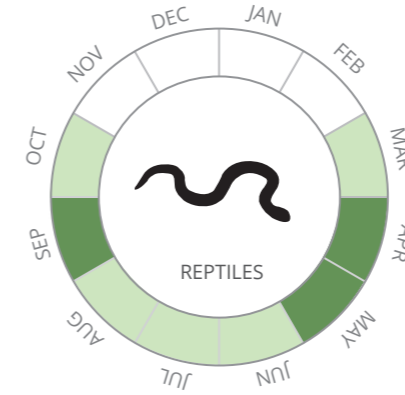

# Ecology Survey Calendar

 Key survey periods  Other survey periods

This calendar provides guidance on survey periods for species commonly encountered on development projects. Since survey requirements can vary, professional advice is recommended. Survey work should be carried out by suitably experienced, qualified and, where necessary, licensed individuals. Visit [www.bsg-ecology.com](http://www.bsg-ecology.com) for further information.