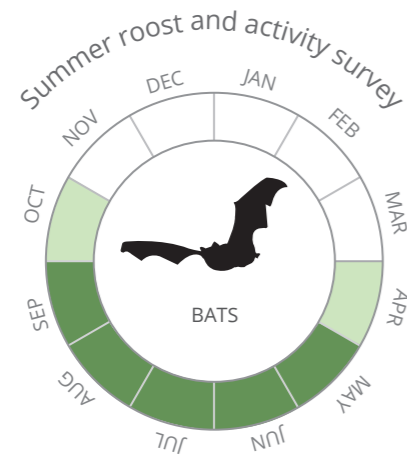

# Ecology Survey Calendar

 Key survey periods  Other survey periods

This calendar provides guidance on survey periods for species commonly encountered on development projects. Since survey requirements can vary, professional advice is recommended. Survey work should be carried out by suitably experienced, qualified and, where necessary, licensed individuals. Visit [www.bsg-ecology.com](http://www.bsg-ecology.com) for further information.