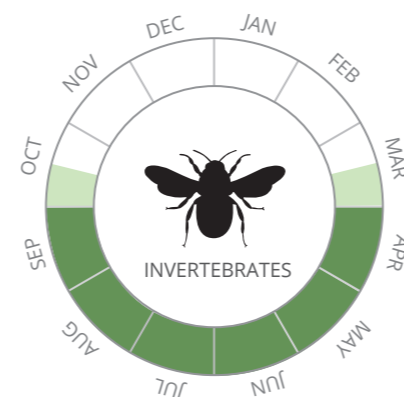

# Ecology Survey Calendar

 Key survey periods  Other survey periods

This calendar provides guidance on survey periods for species commonly encountered on development projects. Since survey requirements can vary, professional advice is recommended. Survey work should be carried out by suitably experienced, qualified and, where necessary, licensed individuals. Visit [www.bsg-ecology.com](http://www.bsg-ecology.com) for further information.