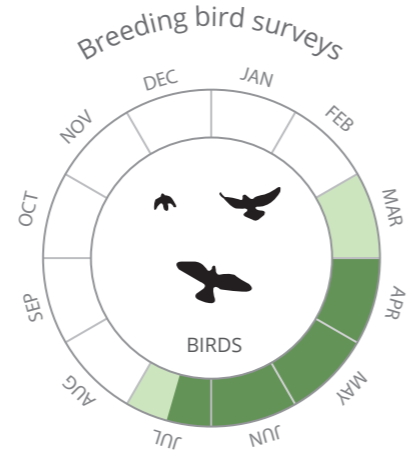

# Ecology Survey Calendar

 Key survey periods  Other survey periods

This calendar provides guidance on survey periods for species commonly encountered on development projects. Since survey requirements can vary, professional advice is recommended. Survey work should be carried out by suitably experienced, qualified and, where necessary, licensed individuals. Visit [www.bsg-ecology.com](http://www.bsg-ecology.com) for further information.