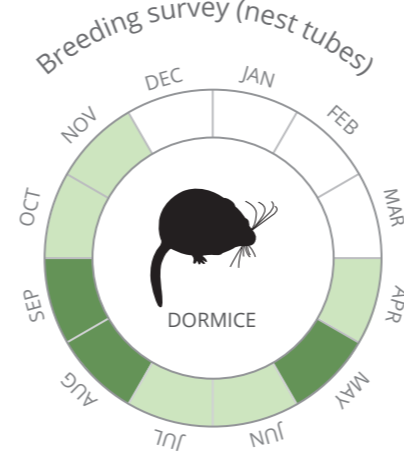

# Ecology Survey Calendar

 Key survey periods  Other survey periods

This calendar provides guidance on survey periods for species commonly encountered on development projects. Since survey requirements can vary, professional advice is recommended. Survey work should be carried out by suitably experienced, qualified and, where necessary, licensed individuals. Visit [www.bsg-ecology.com](http://www.bsg-ecology.com) for further information.