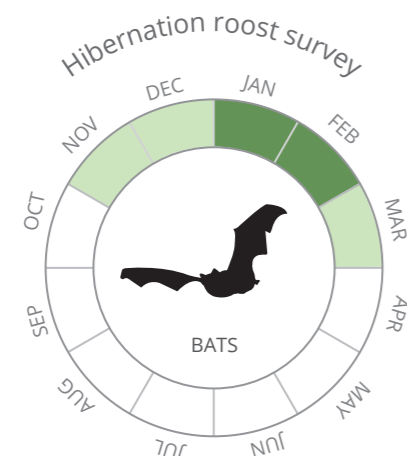

# Ecology Survey Calendar

 Key survey periods  Other survey periods

This calendar provides guidance on survey periods for species commonly encountered on development projects. Since survey requirements can vary, professional advice is recommended. Survey work should be carried out by suitably experienced, qualified and, where necessary, licensed individuals. Visit [www.bsg-ecology.com](http://www.bsg-ecology.com) for further information.