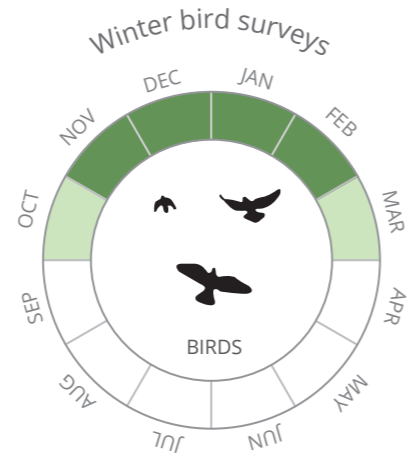

# Ecology Survey Calendar

 Key survey periods  Other survey periods

This calendar provides guidance on survey periods for species commonly encountered on development projects. Since survey requirements can vary, professional advice is recommended. Survey work should be carried out by suitably experienced, qualified and, where necessary, licensed individuals. Visit [www.bsg-ecology.com](http://www.bsg-ecology.com) for further information.